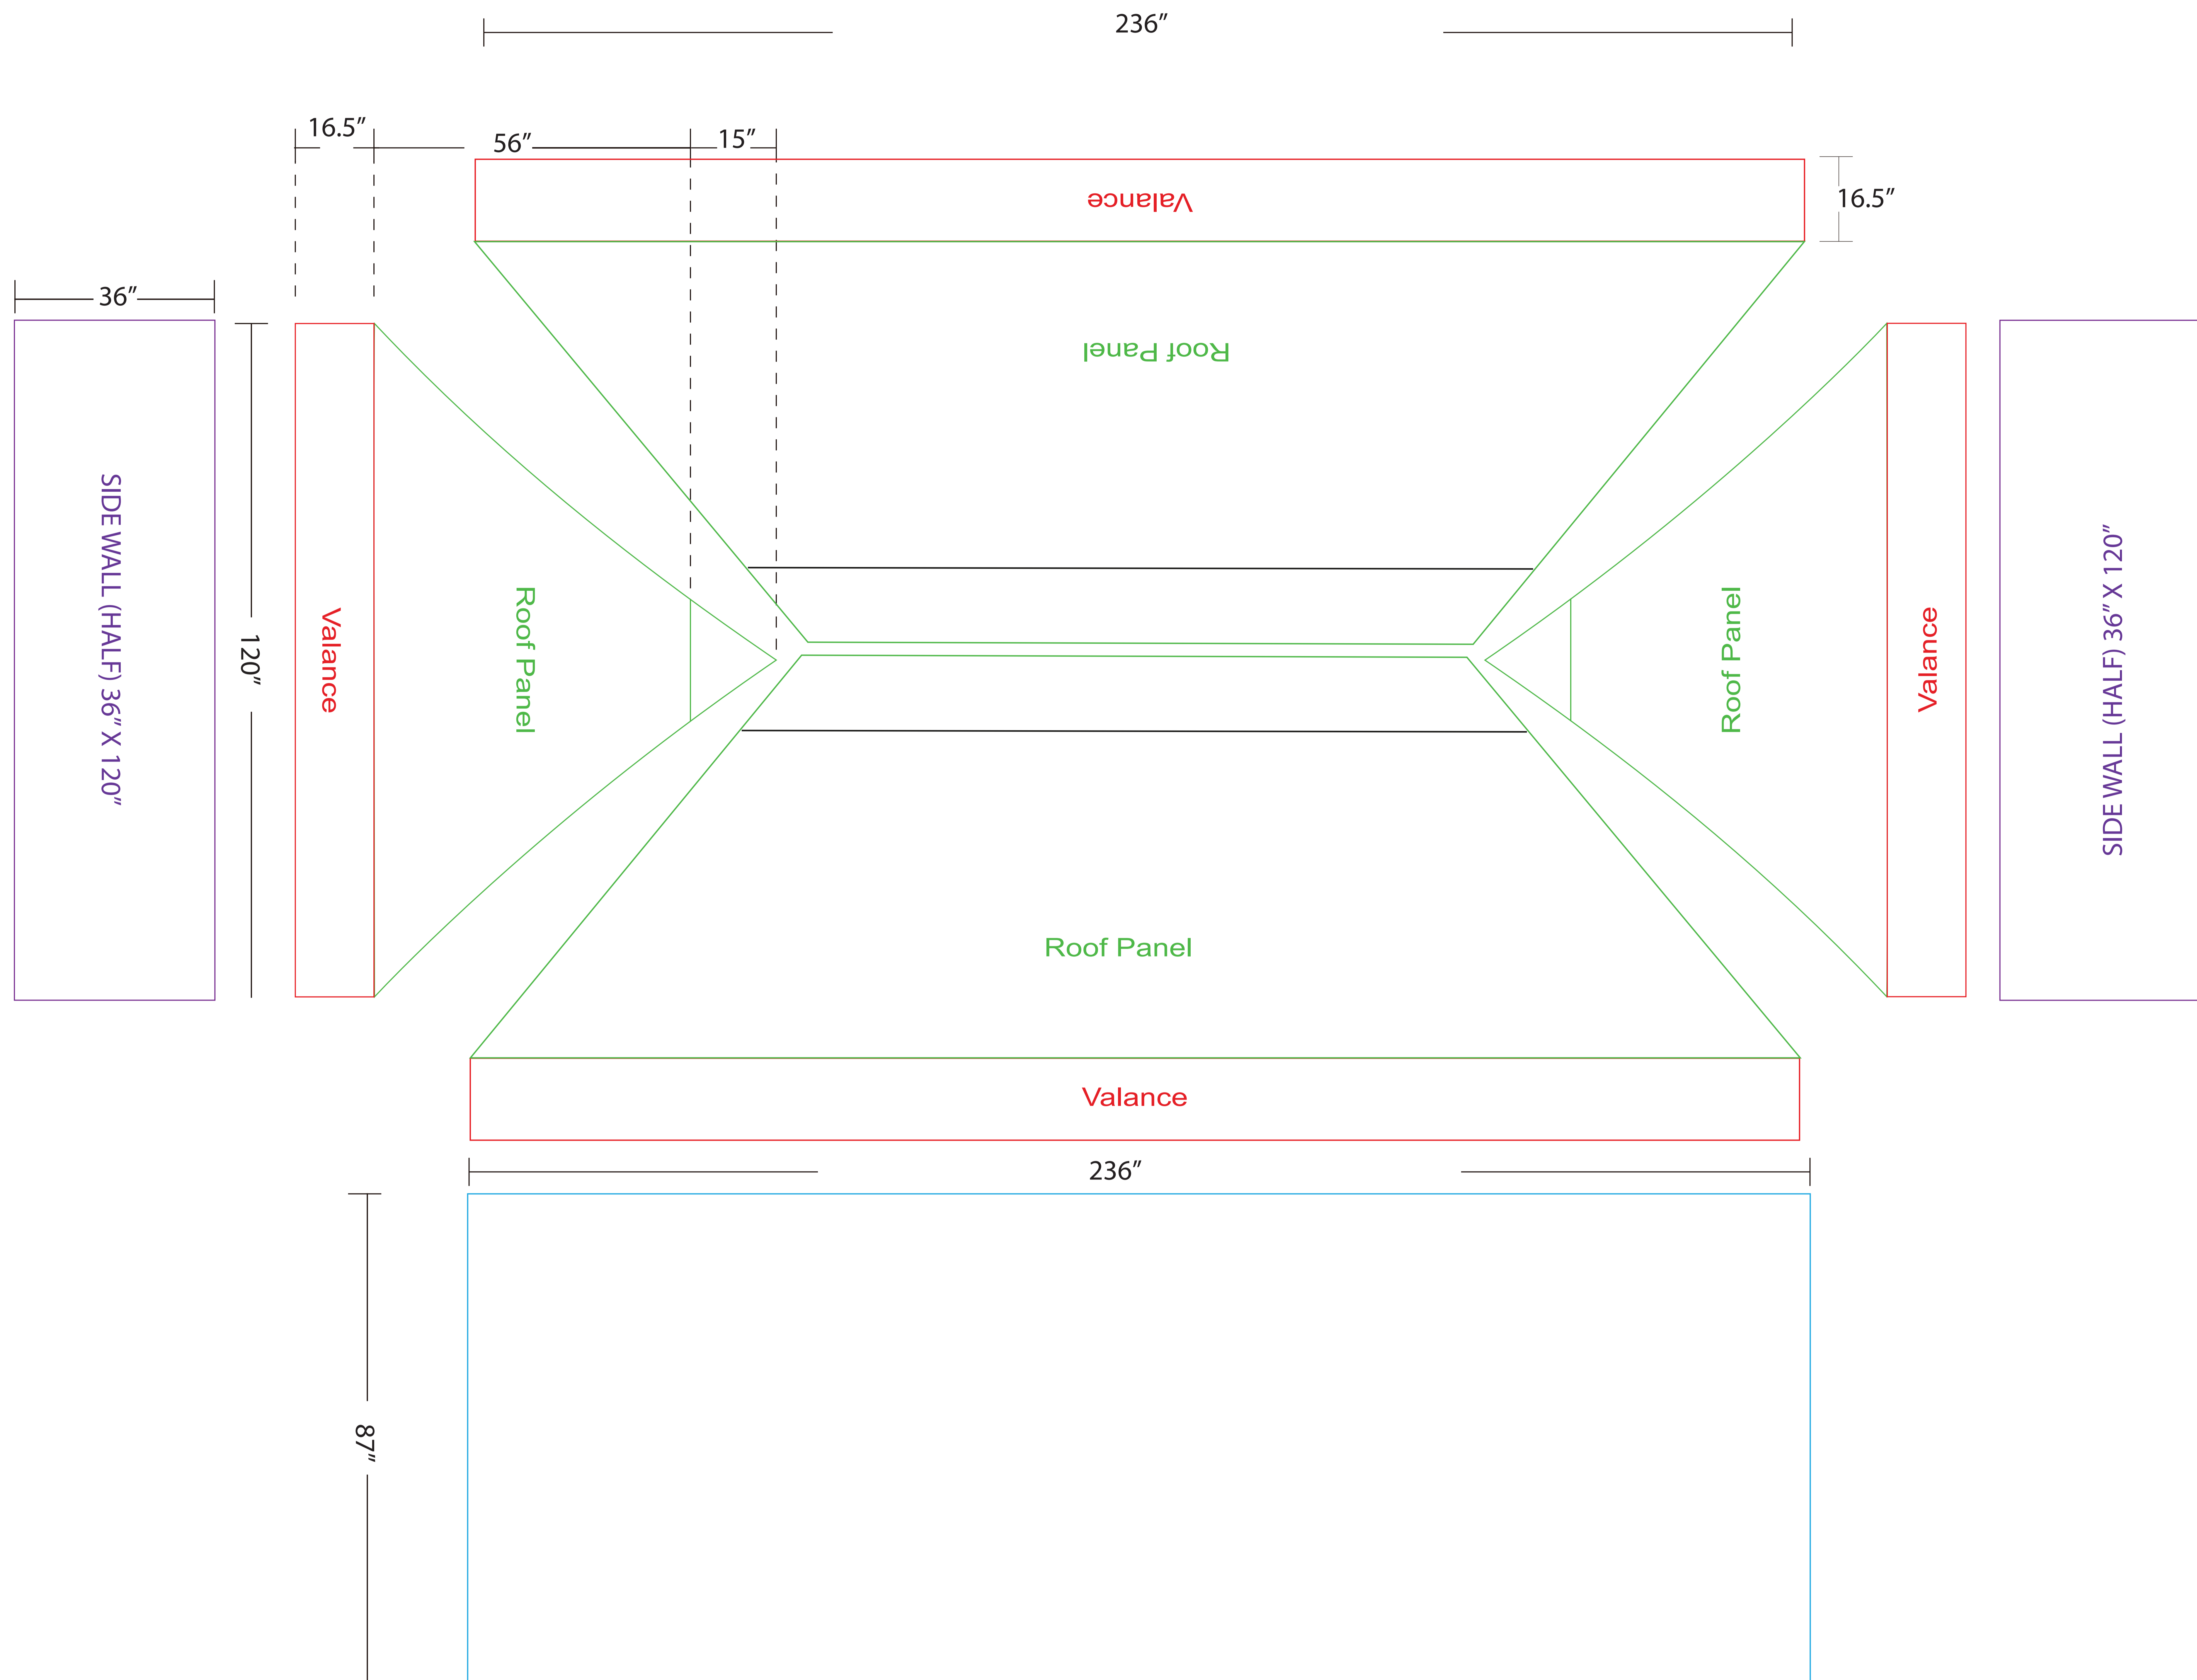

10 x 20ft Tent

Date:
00/00/17

Quantity of banners:
0

Job number:

Please check the following:

We cannot be held responsible for errors in sizing, color, logos, spelling or any other mistakes once artwork has been approved.
Please review your proof carefully before signing off.

Artwork Guidelines:

- Editable PDF, EPS or Ai art files are required.
- Logos must be provided as vector art.
- All text must be outlined.
- Raster images (photographs) need to be a minimum of 200 dpi at actual size.
- Link files placed within an Ai file should be sent in addition to the Ai files.
- Pantone colors must be specified if a match is required.
- CMYK colors do not guarantee a match for printing.
- When ordering a double-sided banner, artwork needs to be placed on both sides of the template.