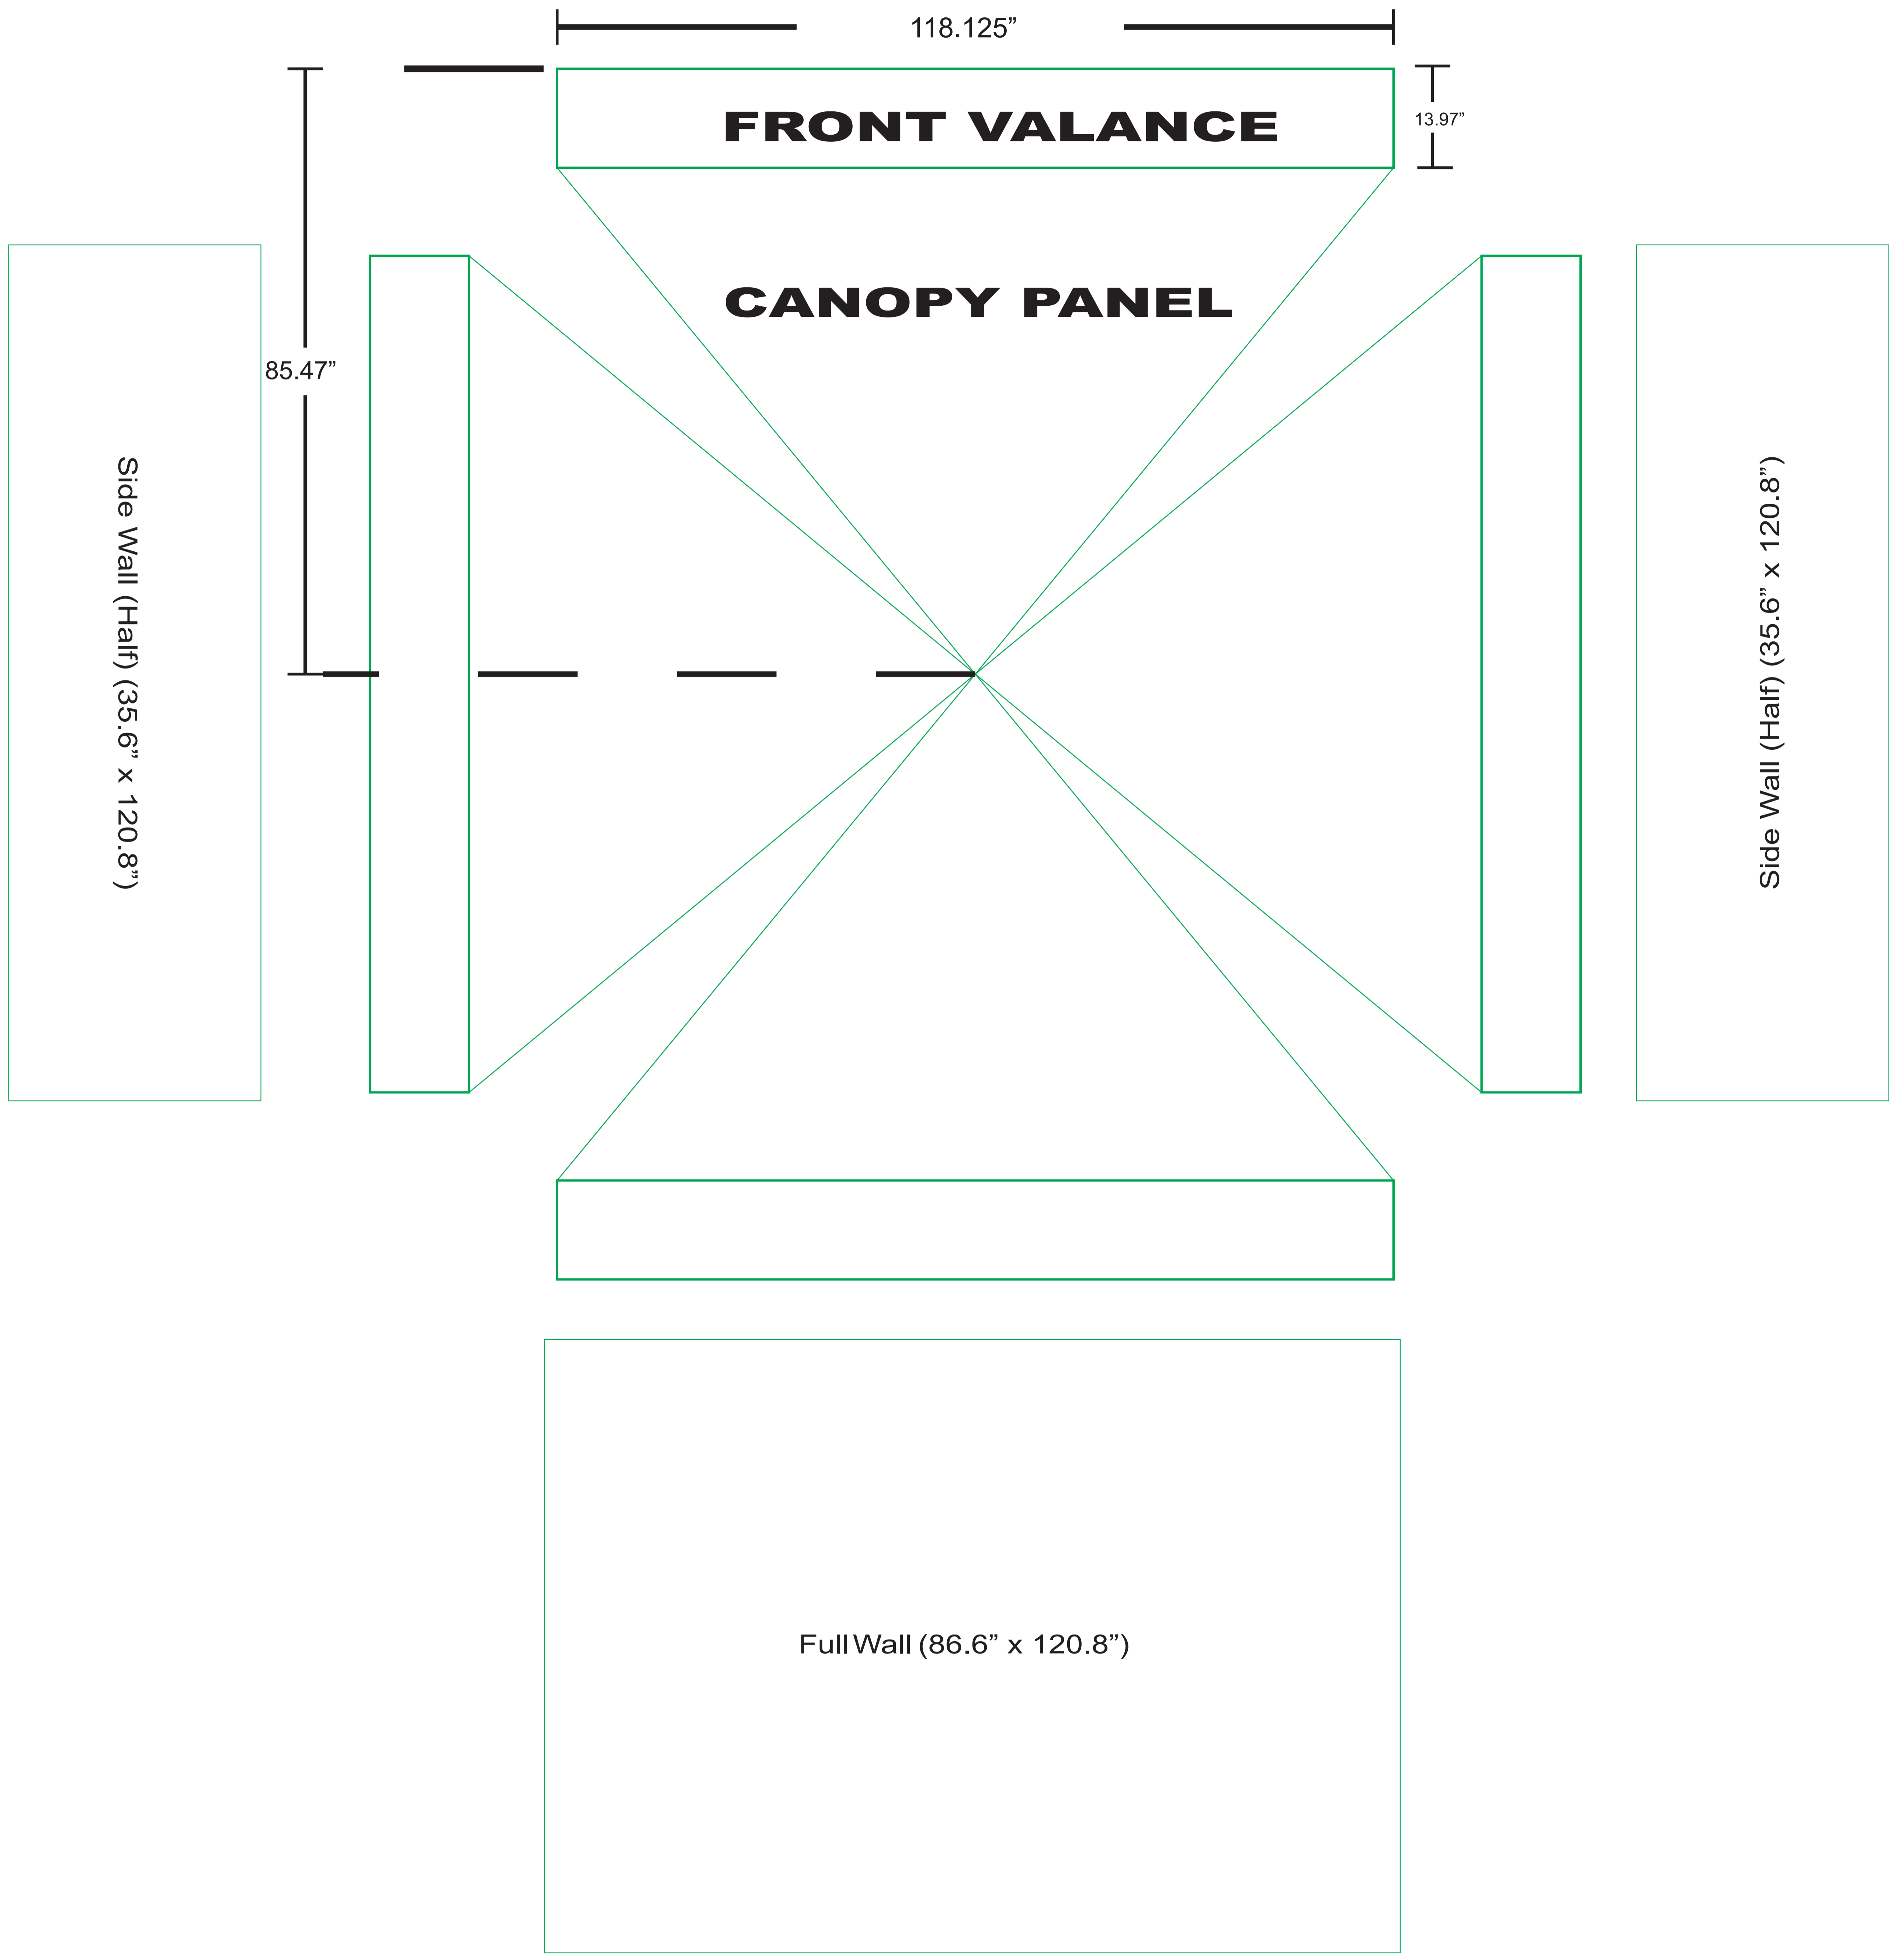

10 x 10ft Tent		
Date: 00/00/17	Quantity of banners: 0	Job number:

1" full bleed

Please check the following:

We cannot be held responsible for errors in sizing, color, logos, spelling or any other mistakes once artwork has been approved.
Please review your proof carefully before signing off.

Artwork Guidelines:

- Editable PDF, EPS or Ai art files are required.
- Logos must be provided as vector art.
- All text must be outlined.
- Raster images (photographs) need to be a minimum of 200 dpi at actual size.
- Link files placed within an Ai file should be sent in addition to the Ai files.
- Pantone colors must be specified if a match is required.
- CMYK colors do not guarantee a match for printing.
- When ordering a double-sided banner, artwork needs to be placed on both sides of the template.